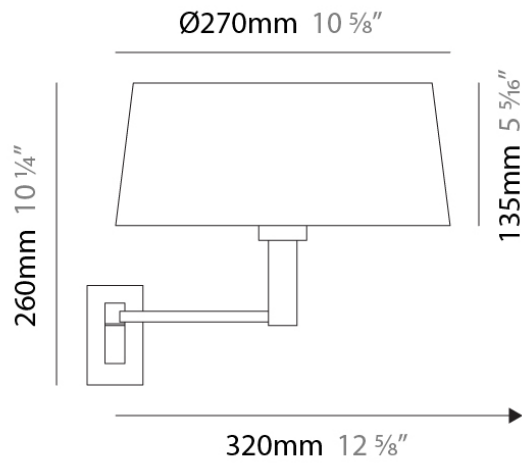

CLASSIC SURFACE

D83047-CHR

GENERAL

Series: Classic
Brand: Panzeri
Division: Design
Mounting Type: Surface
Mounting Location: Wall
Subcategory: Ambient

PHYSICAL

Shape: Abstract
Length (mm): 270
Length (in): 10 ⁵/₈"
Height (mm): 260
Height (in): 10 ¹/₄"
Extension (mm): 320
Extension (in): 12 ⁵/₈"
Light Distribution: Direct / Indirect
Weight (kg): 0.835
Weight (lbs): 1.88
Diffuser: White Fireproof Fabric Shade
Fixture Finish: Chrome
Fixture Material: Metal

ELECTRICAL

Number of Lamps: 1
Lamp Type: LED Retrofit
Lamp Shape: A19
Bulb Included: Bulb Not Included
Total Output Wattage (W): 7
Max. Wattage Per Lamp (W): 7
Lamp Base: E26
Input Voltage (V): 120

LED

OPTICAL

RATINGS AND CERTIFICATIONS

Certified By: CSA Certified to UL and CSA Standards
IP rating: IP20